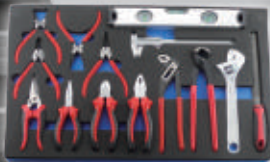

TOOL CABINET & TOOL CHEST

TH2698

70PC TWO DRAWER TOOL & 3/8" SOCKET SET

- OVERALL 496 x 222 x 241mm
- UPPER CARRY HANDLE
- HEAVY DUTY METAL LATCH
- SMOOTH ACTION DRAWER SLIDES
- ELECTRO-POWDER COATING TO RESIST SCRATCH & CHEMISTRY

TH07698

94PC TWO DRAWER TOOL SET

TR00130

TR00131

TR00132

TR00134

TR00153

TR00155

TR00154

TR001281

TR001271

TR001361

TH3969-1

TH3969-2

TH3969

122PC TROLLY TOOL SET

Ball Bearing Slide with Quick Disconnect

Elegant Electro-powder Coating

Double Wall Construction of Heavy-duty Steel

TR00017

7 DRAWERS ROLL CABINET